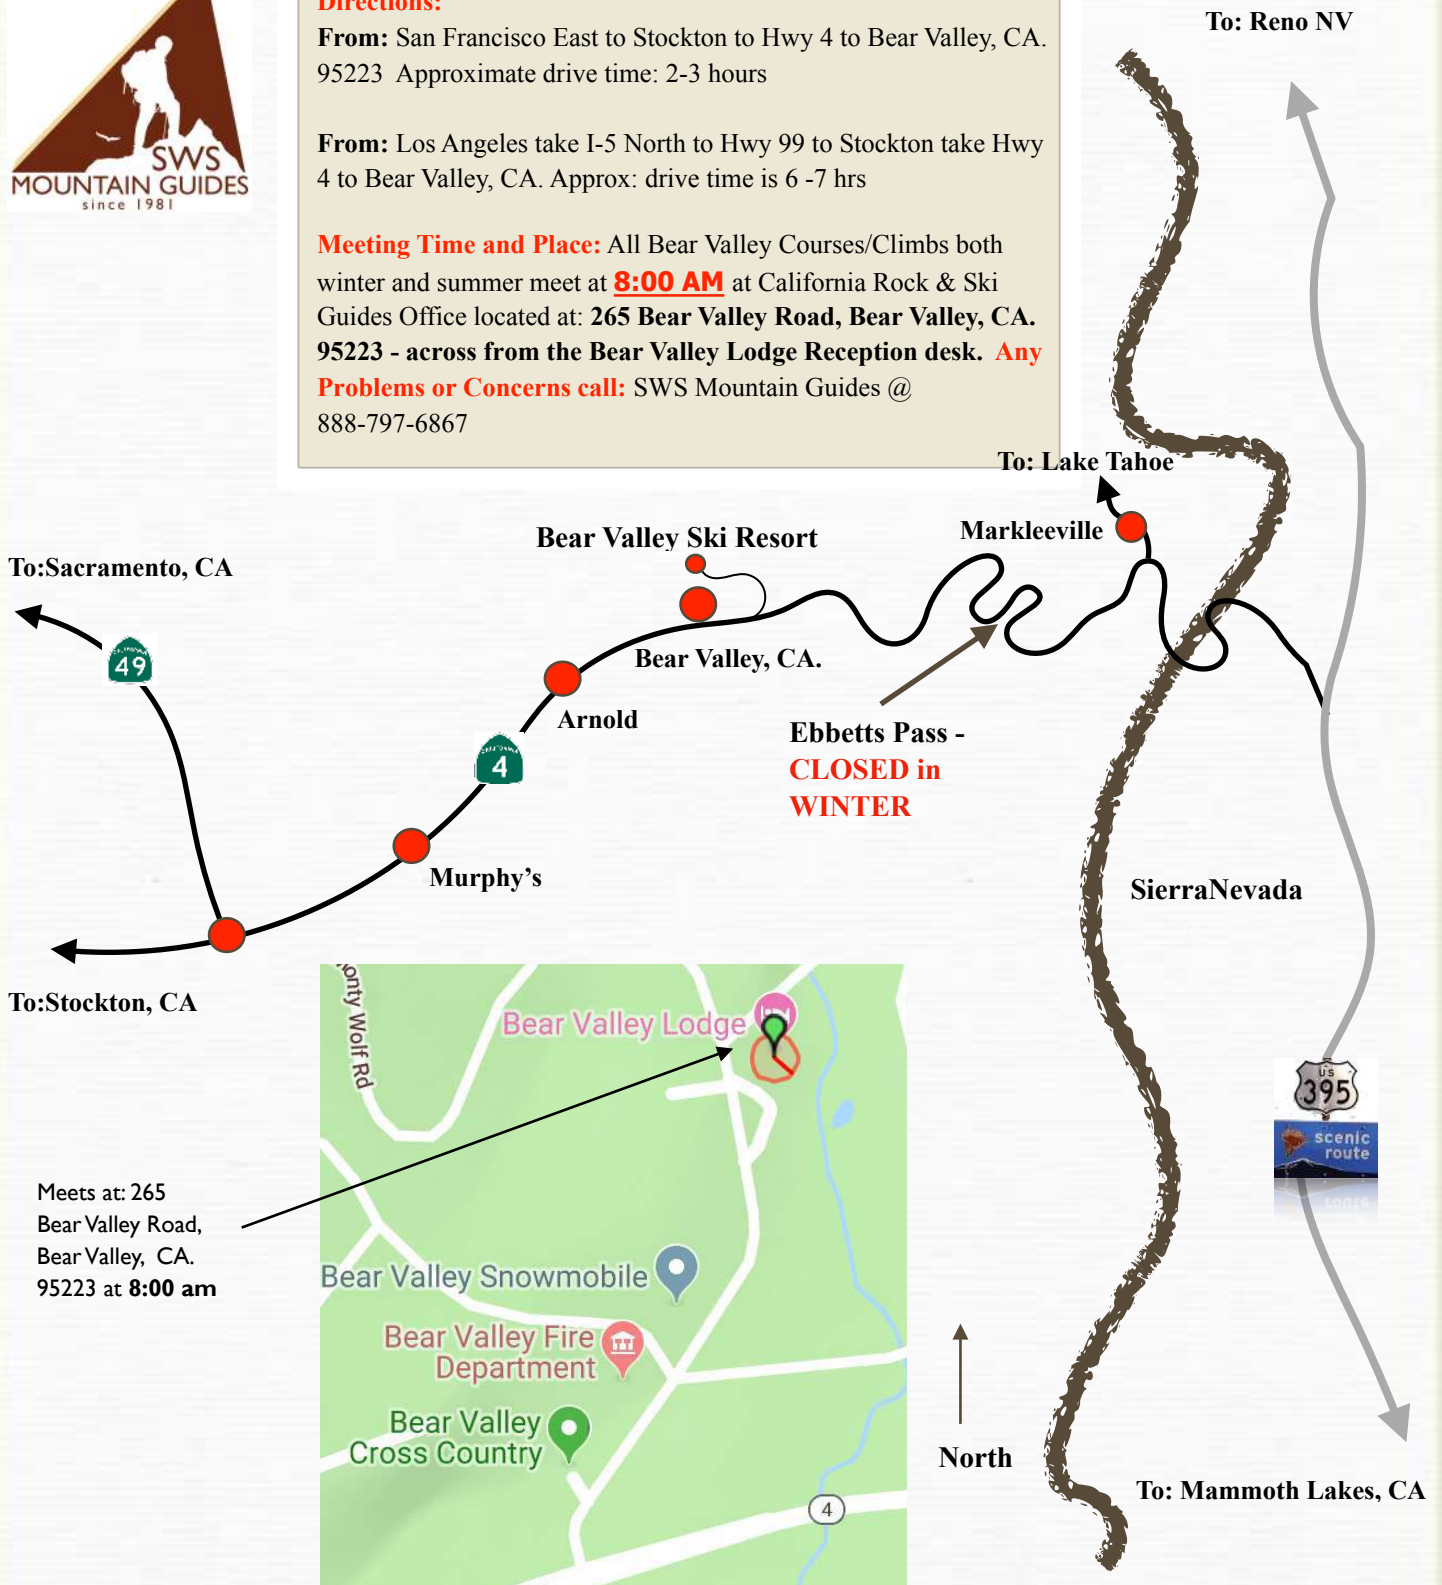

# CALIFORNIA ROCK & SKI GUIDES BEAR VALLEY, CA. MEETING MAP

**Directions:**

**From:** San Francisco East to Stockton to Hwy 4 to Bear Valley, CA. 95223 Approximate drive time: 2-3 hours

**From:** Los Angeles take I-5 North to Hwy 99 to Stockton take Hwy 4 to Bear Valley, CA. Approx: drive time is 6 -7 hrs

**Meeting Time and Place:** All Bear Valley Courses/Climbs both winter and summer meet at **8:00 AM** at California Rock & Ski Guides Office located at: **265 Bear Valley Road, Bear Valley, CA. 95223 - across from the Bear Valley Lodge Reception desk. Any**

**Problems or Concerns call:** SWS Mountain Guides @ 888-797-6867

To: Sacramento, CA

To: Stockton, CA

Meets at: 265  
Bear Valley Road,  
Bear Valley, CA.  
95223 at 8:00 am

To: Reno NV

To: Lake Tahoe

Sierra Nevada

To: Mammoth Lakes, CA