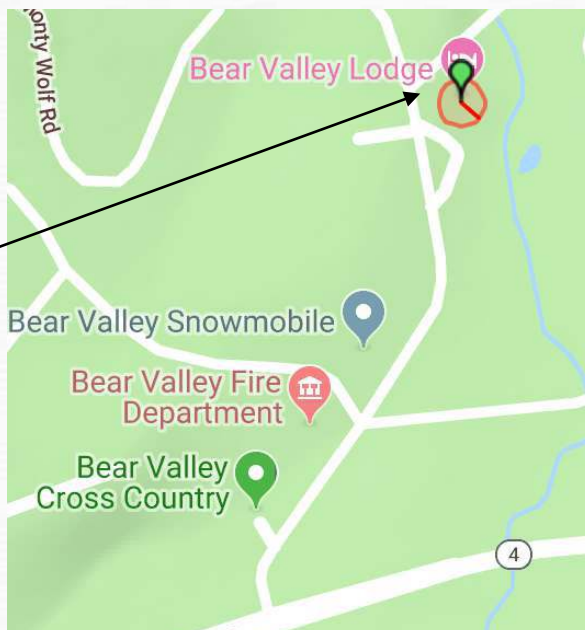

# CALIFORNIA ROCK & SKI GUIDES BEAR VALLEY, CA. MEETING MAP

**Directions:**

**From:** San Francisco East to Stockton to Hwy 4 to Bear Valley, CA. 95223 Approximate drive time: 2-3 hours

**From:** Los Angeles take I-5 North to Hwy 99 to Stockton take Hwy 4 to Bear Valley, CA. Approx: drive time is 6 -7 hrs

**Meeting Time and Place:** All Bear Valley Courses/Climbs both winter and summer meet at **8:00 AM** at California Rock & Ski Guides Office located at: **265 Bear Valley Road, Bear Valley, CA. 95223 - across from the Bear Valley Lodge Reception desk. Any**

**Problems or Concerns call:** SWS Mountain Guides @ 888-797-6867

To: Sacramento, CA

To: Stockton, CA

Meets at: 265  
Bear Valley Road,  
Bear Valley, CA.  
95223 at 8:00 am

To: Reno NV

To: Lake Tahoe

Sierra Nevada

To: Mammoth Lakes, CA